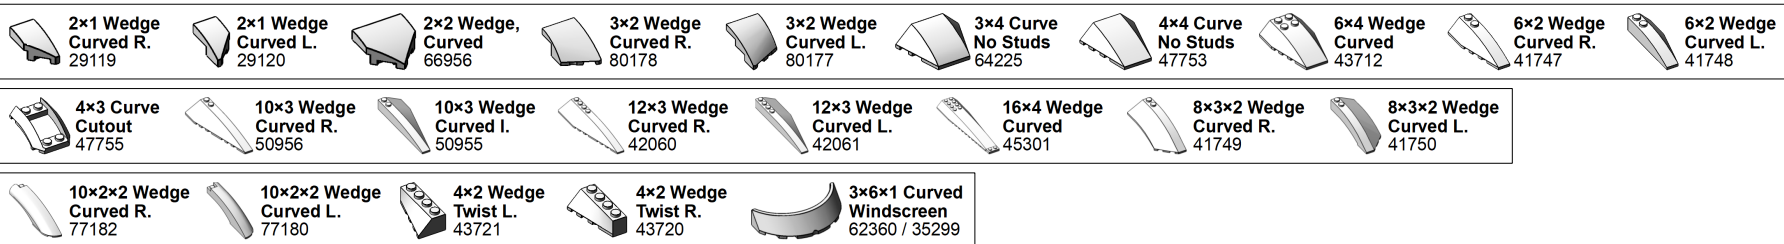

CURVED-wedge