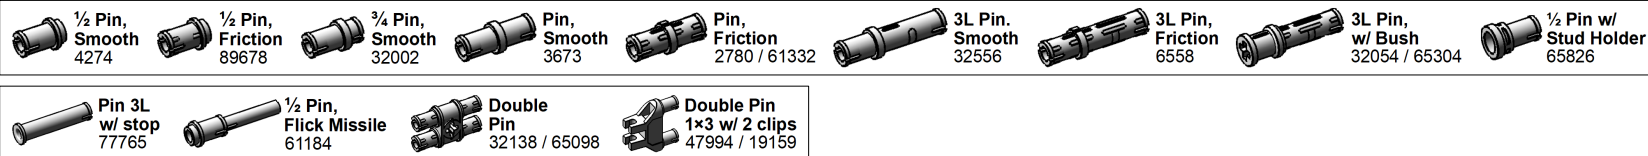

TECHNIC-pin