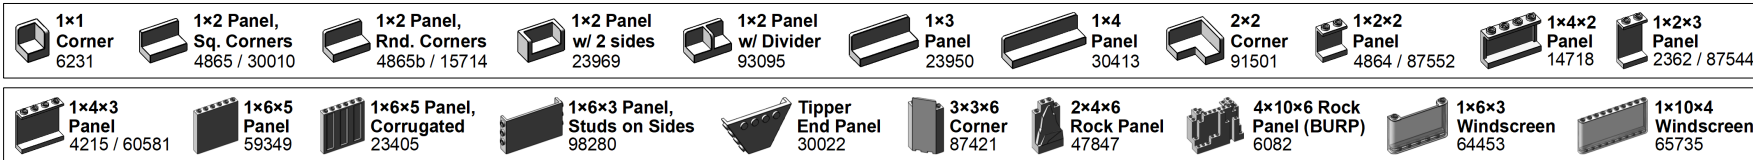

WALL-panel