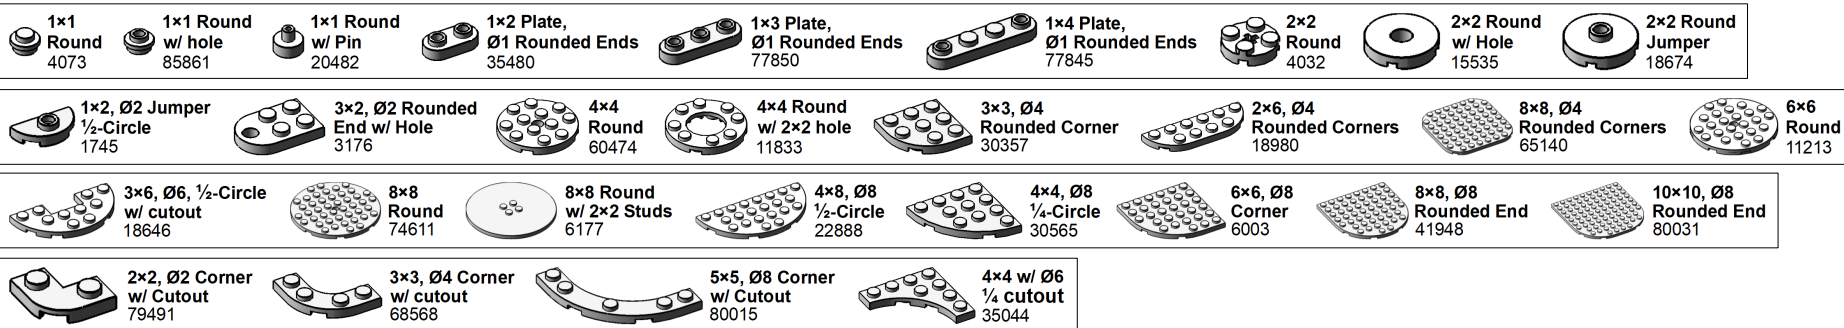

8. CURVED (1/3)

LEGO Brick Labels by Tom Alphin.

Version 40, December 26, 2023.

Download latest version and learn more at: <https://brickarchitect.com/labels/>

CURVED-plate