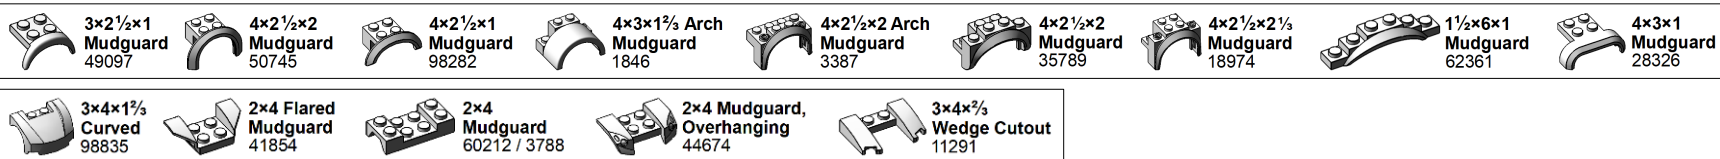

8. CURVED (3/3)

LEGO Brick Labels by Tom Alphin.

Version 40, December 26, 2023.

Download latest version and learn more at: <https://brickarchitect.com/labels/>

CURVED-mudguard