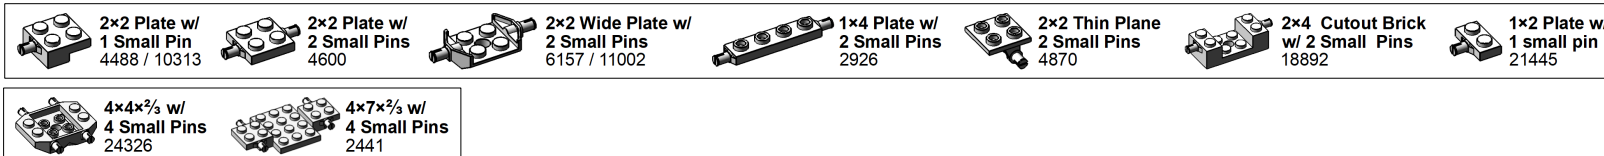

VEHICLE-pin_small