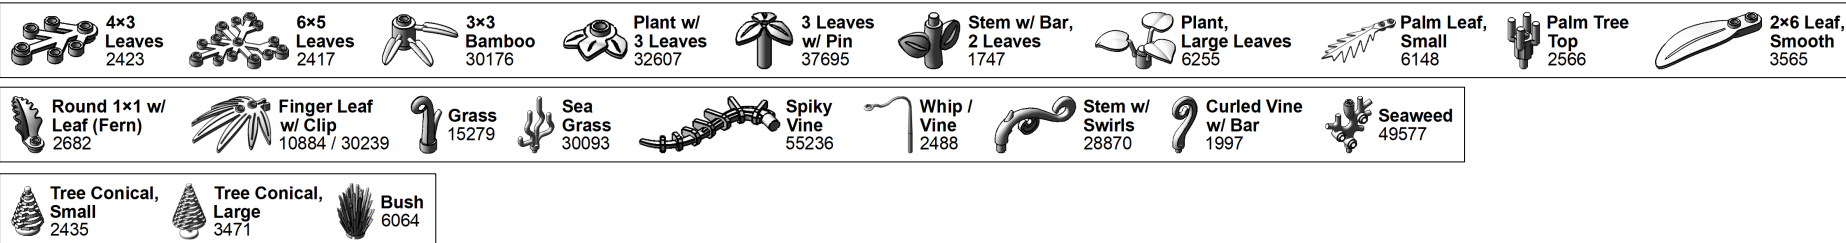

NATURE-plant