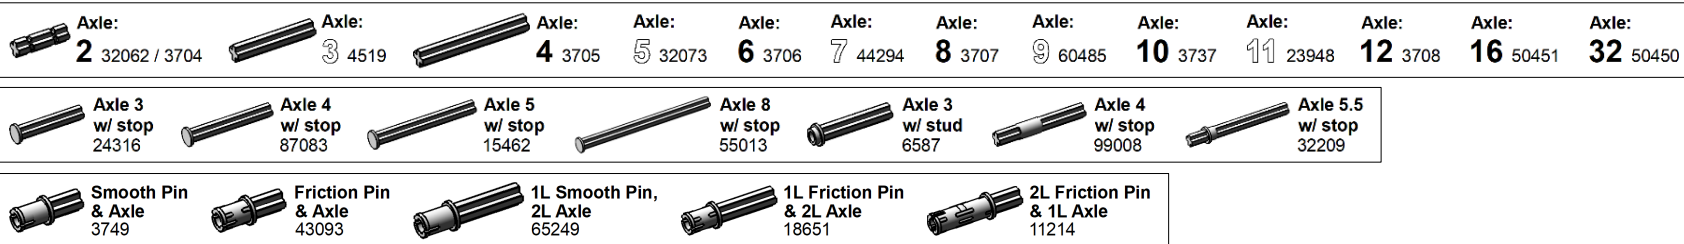

TECHNIC-axle