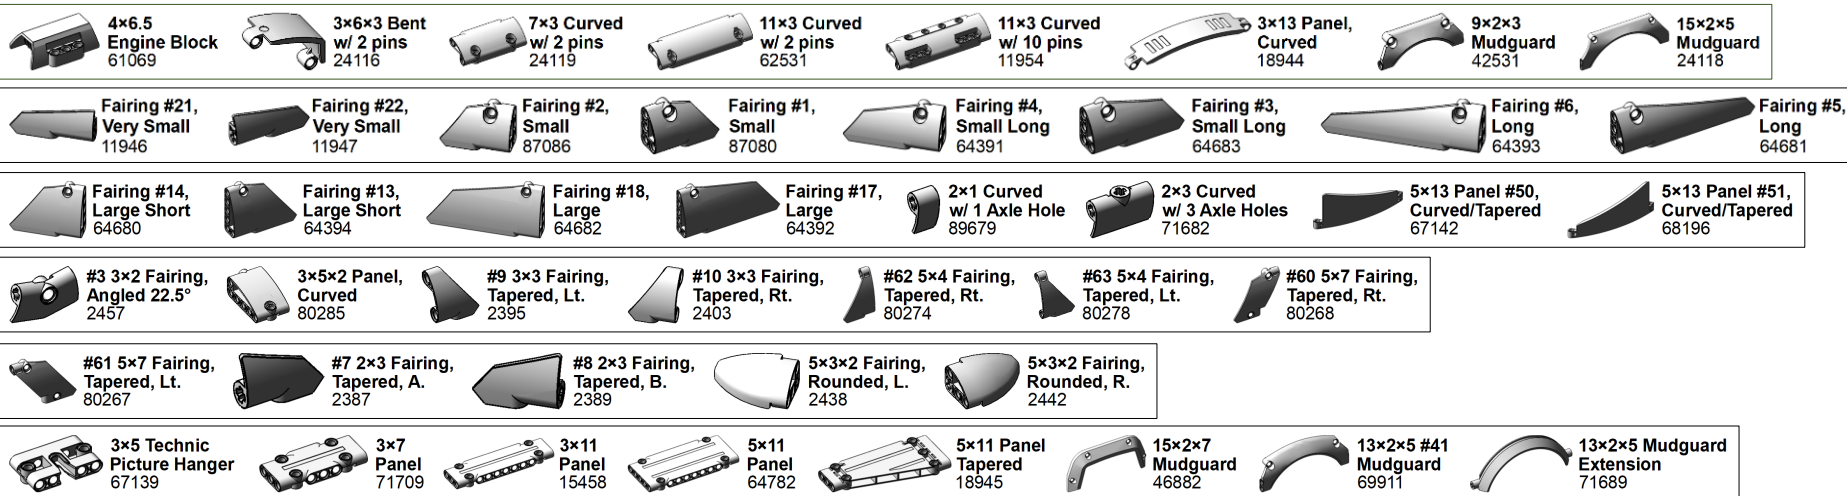

TECHNIC-panel