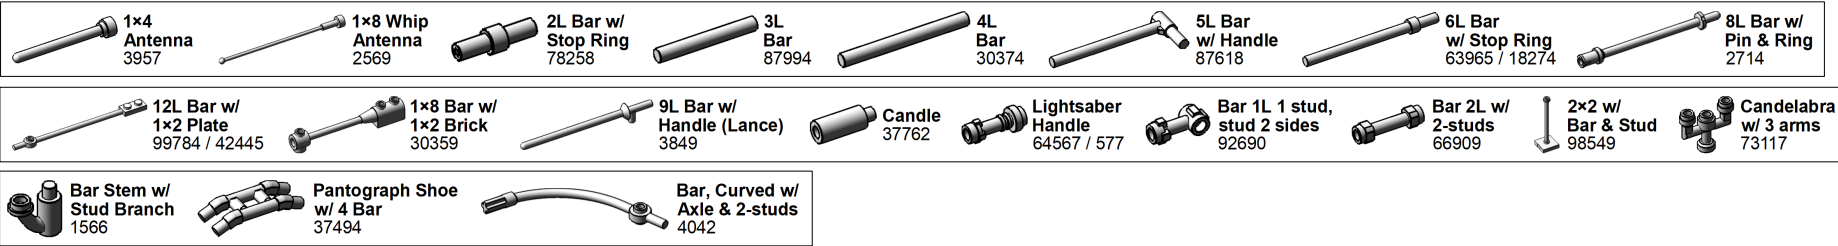

4. CLIP (1/2)

LEGO Brick Labels by Tom Alphin.

Version 40, December 26, 2023.

Download latest version and learn more at: <https://brickarchitect.com/labels/>

CLIP-bar